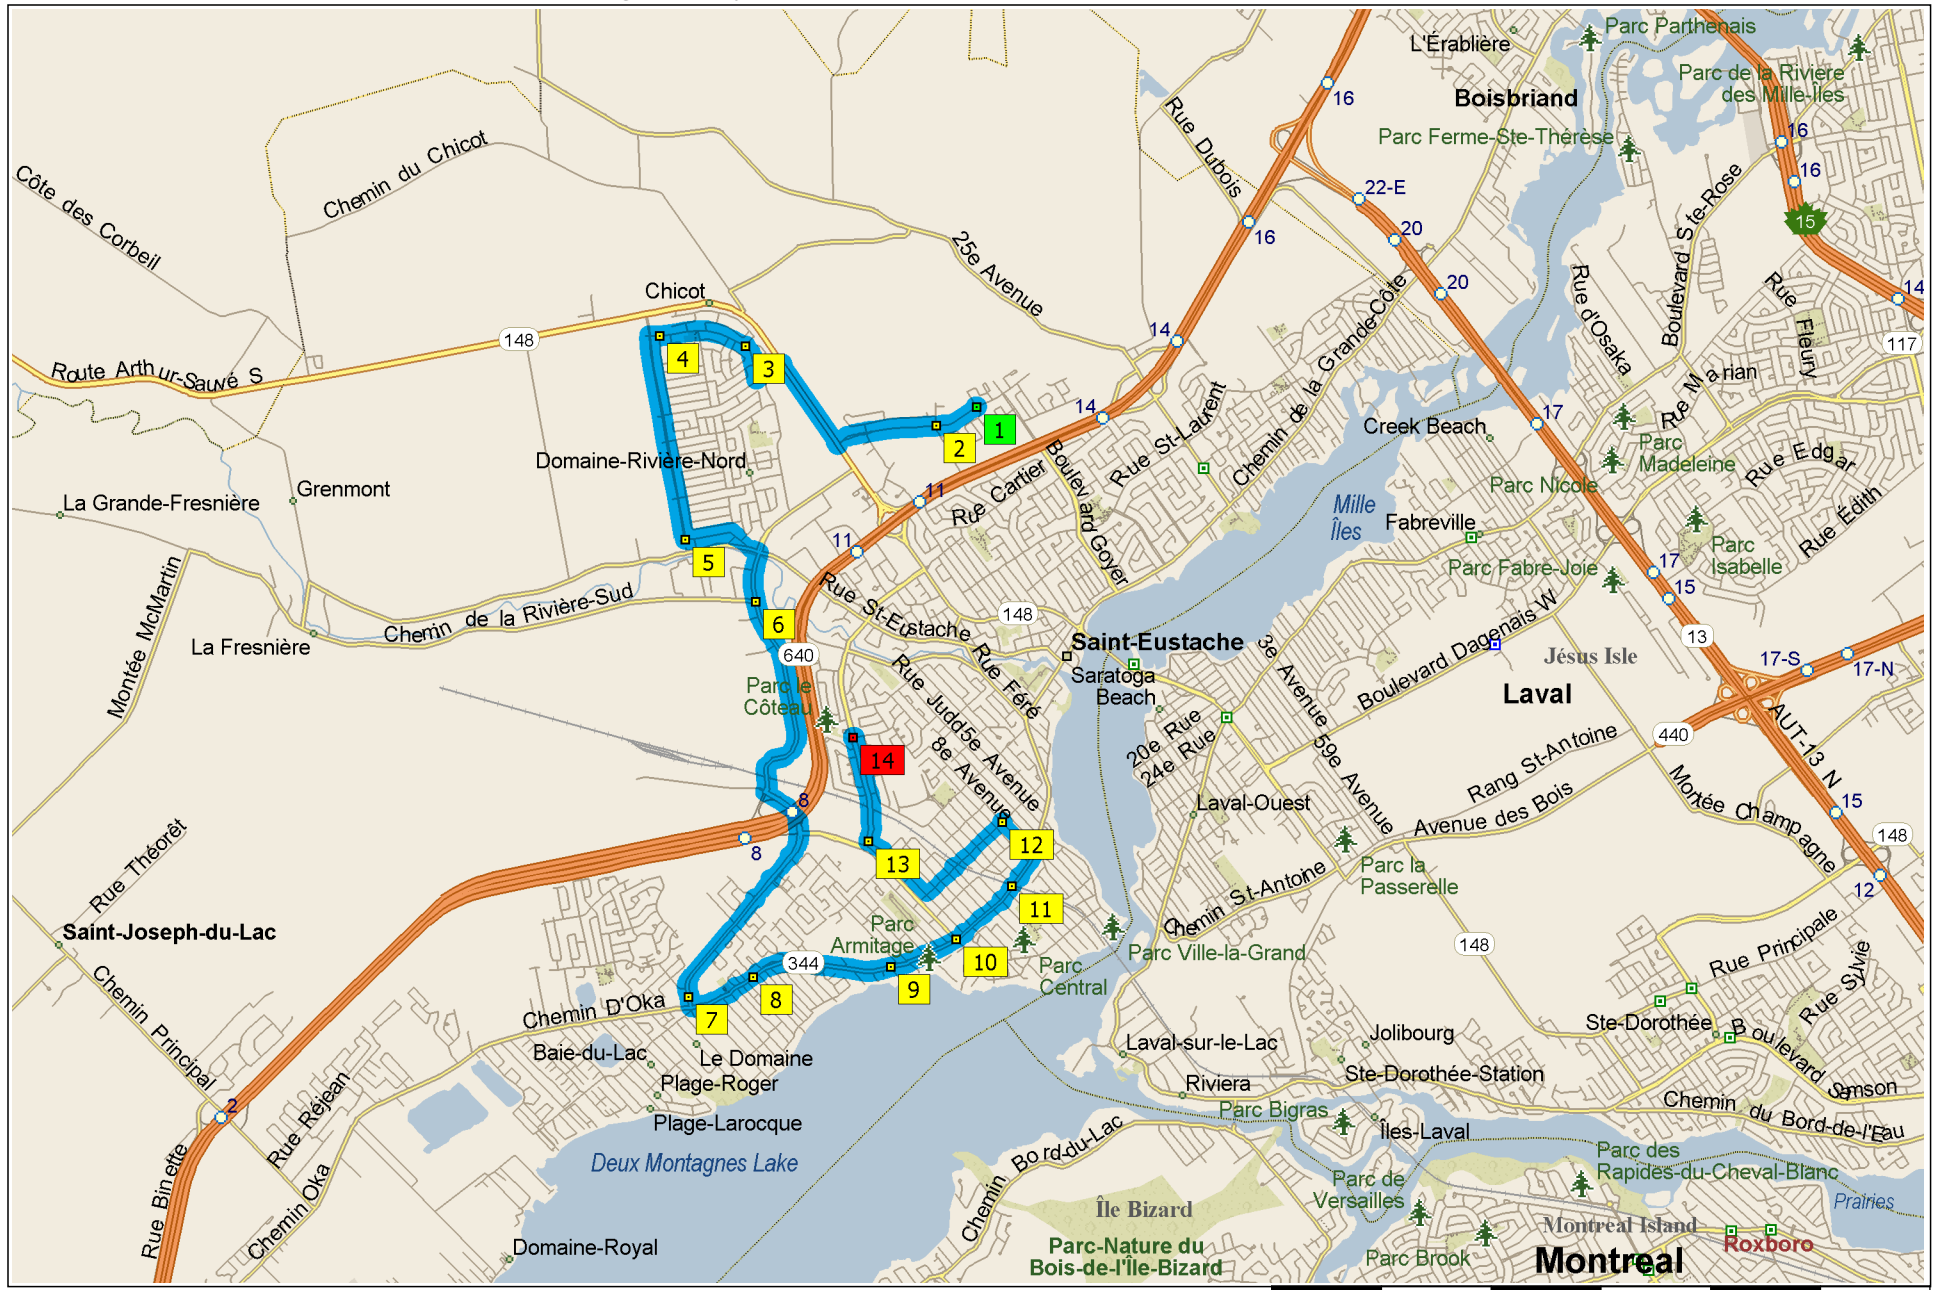

# T-25 Collège Citoyen - Rive-Nord / St-Eustache ( 2021-05-19 )

0 km 2 4 6

Copyright © and (P) 1988–2012 Microsoft Corporation and/or its suppliers. All rights reserved. <http://www.microsoft.com/mappoint/>  
 Certain mapping and direction data © 2012 NAVTEQ. All rights reserved. The Data for areas of Canada includes information taken with permission from Canadian authorities, including: © Her Majesty the Queen in Right of Canada, © Queen's Printer for Ontario. NAVTEQ and NAVTEQ ON BOARD are trademarks of NAVTEQ. © 2012 Tele Atlas North America, Inc. All rights reserved. Tele Atlas and Tele Atlas North America are trademarks of Tele Atlas, Inc. © 2012 by Applied Geographic Solutions. All rights reserved. Portions © Copyright 2012 by Woodall Publications Corp. All rights reserved.