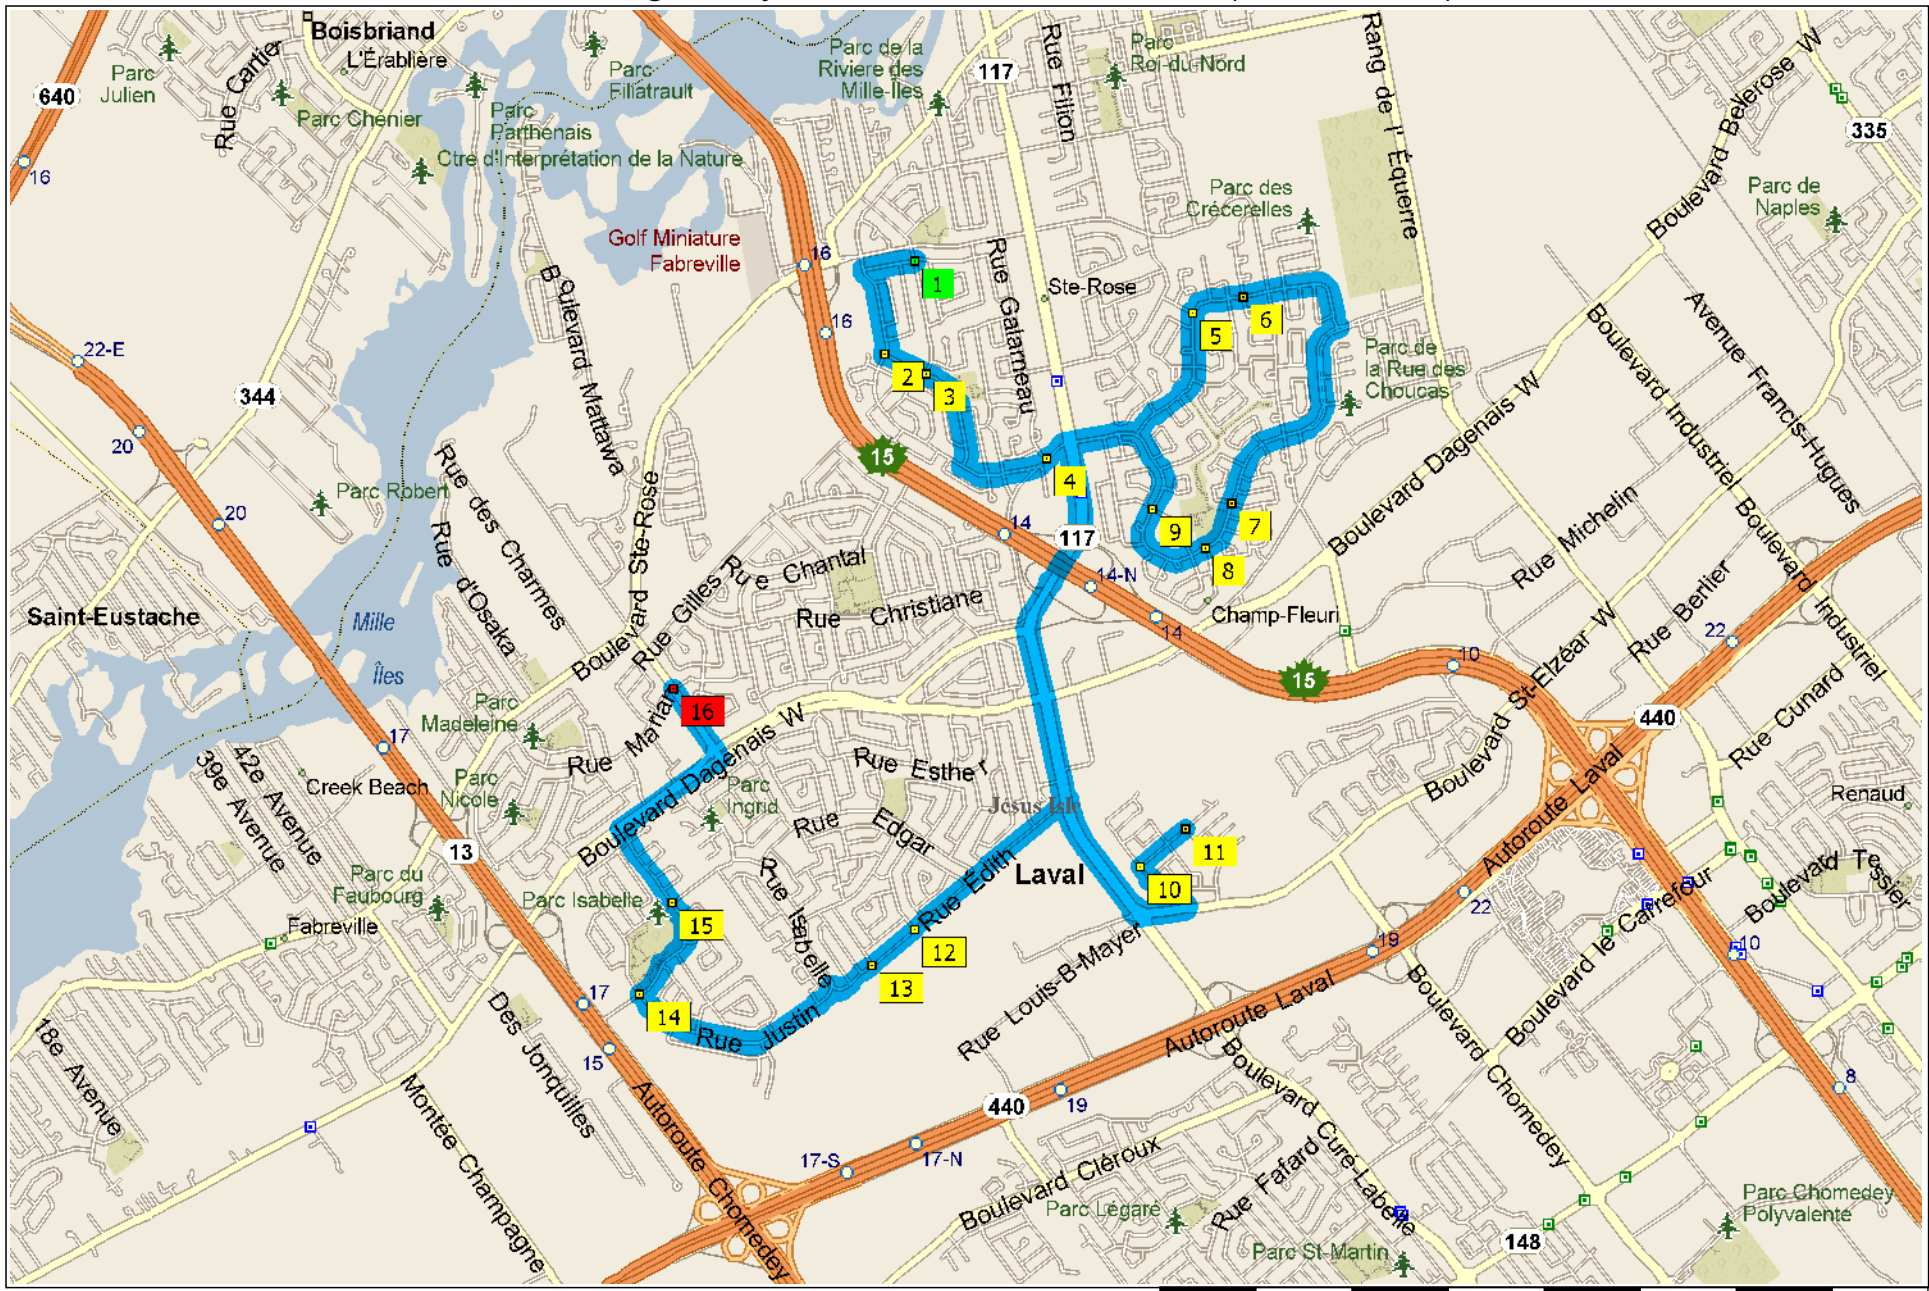

# T-54 Collège Citoyen - Ste-Rose - Fabreville ( 2021-05-20 )

Copyright © and (P) 1988–2012 Microsoft Corporation and/or its suppliers. All rights reserved. <http://www.microsoft.com/mappoint/>  
 Certain mapping and direction data © 2012 NAVTEQ. All rights reserved. The Data for areas of Canada includes information taken with permission from Canadian authorities, including: © Her Majesty the Queen in Right of Canada, © Queen's Printer for Ontario. NAVTEQ and NAVTEQ ON BOARD are trademarks of NAVTEQ. © 2012 Tele Atlas North America, Inc. All rights reserved. Tele Atlas and Tele Atlas North America are trademarks of Tele Atlas, Inc. © 2012 by Applied Geographic Solutions. All rights reserved. Portions © Copyright 2012 by Woodall Publications Corp. All rights reserved.