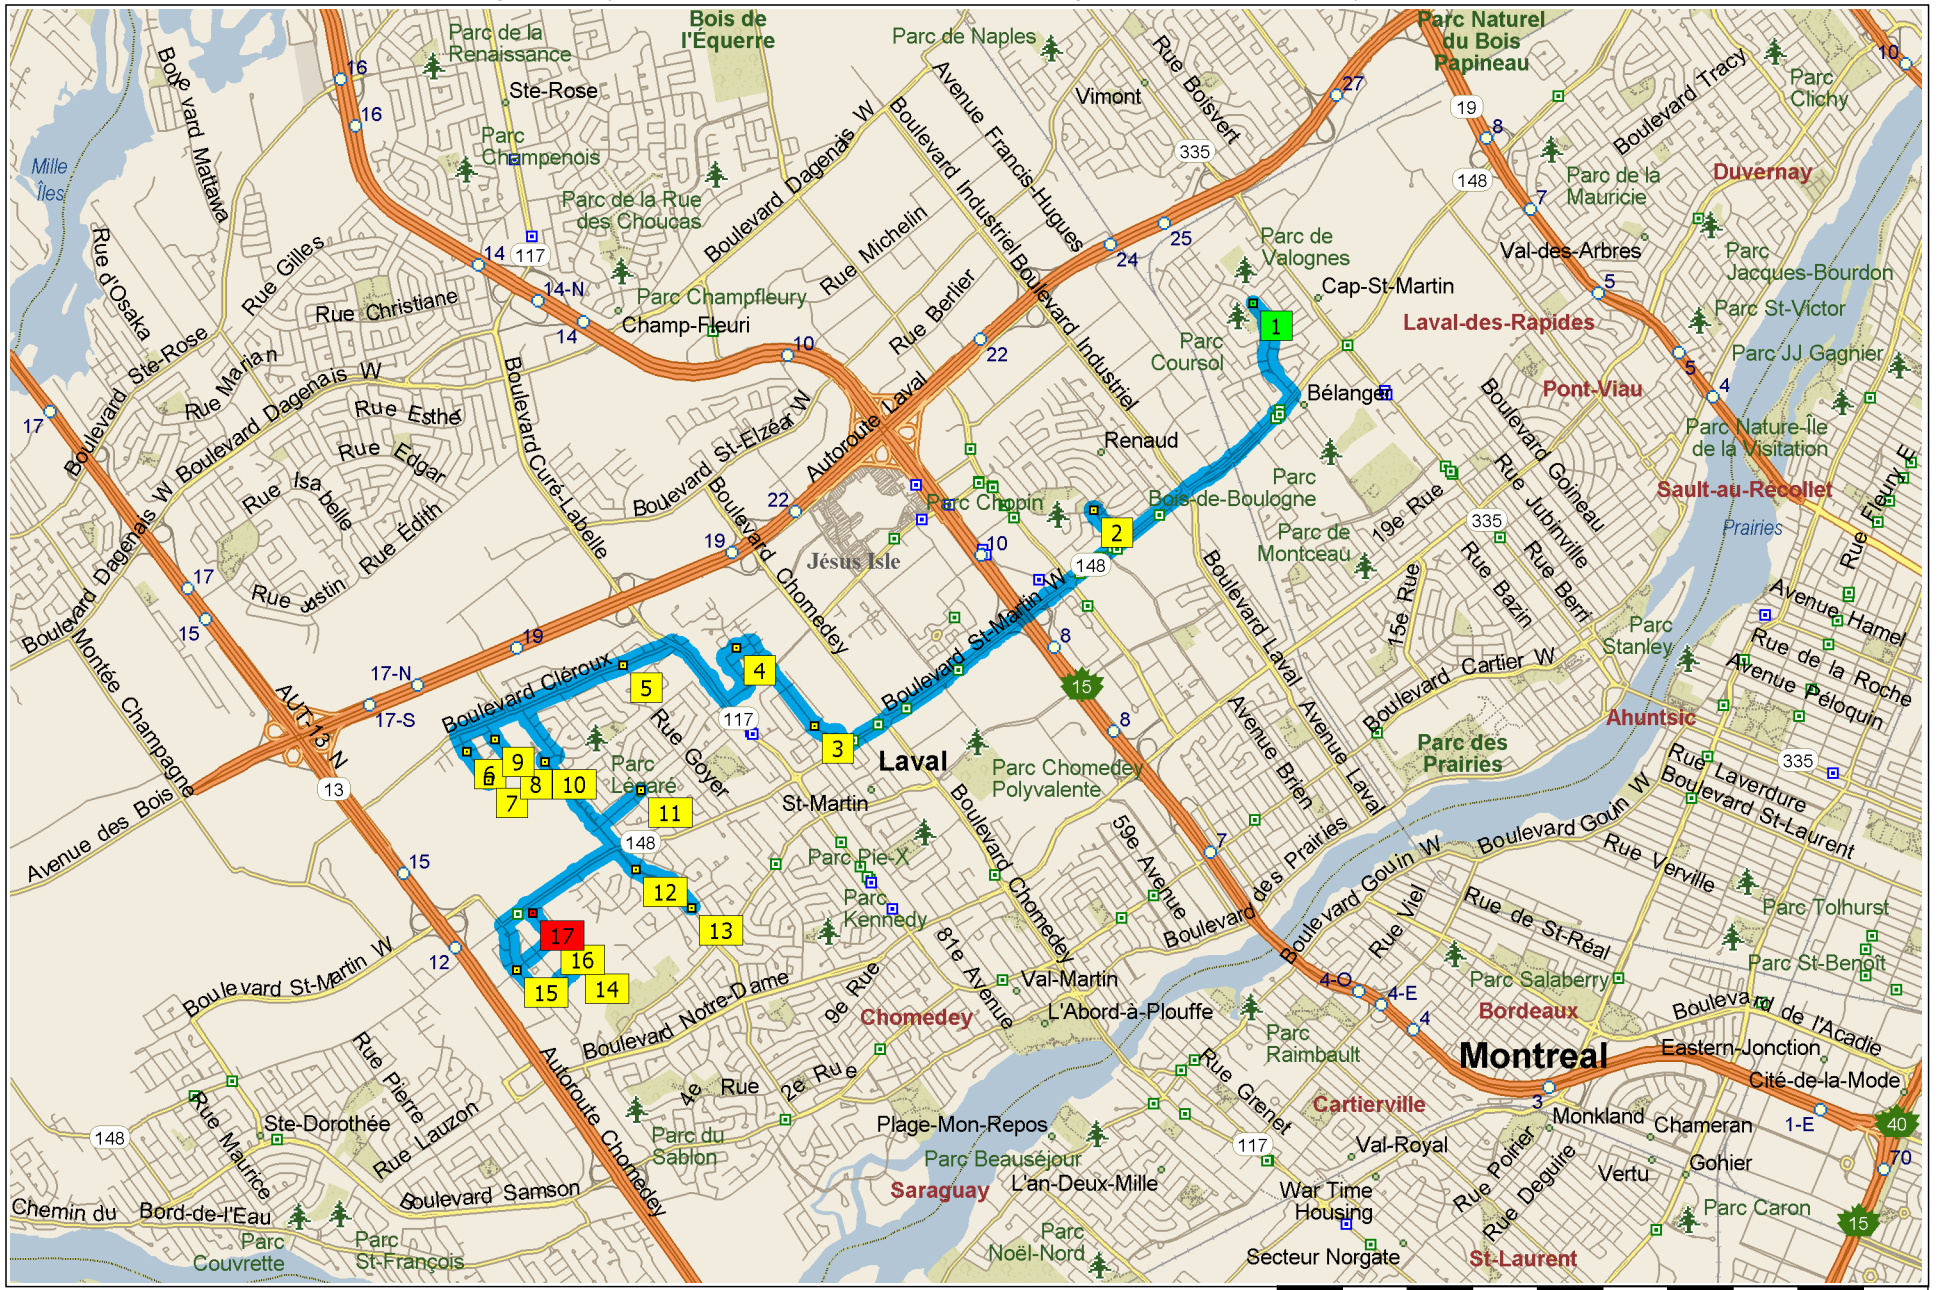

T-52 College Citoyen - Auteuil / Laval-des-Rapides / Chomedey (2021-05-19)

Copyright © and (P) 1988–2012 Microsoft Corporation and/or its suppliers. All rights reserved. <http://www.microsoft.com/mappoint/>
Certain mapping and direction data © 2012 NAVTEQ. All rights reserved. The Data for areas of Canada includes information taken with permission from Canadian authorities, including: © Her Majesty the Queen in Right of Canada, © Queen's Printer for Ontario. NAVTEQ and NAVTEQ ON BOARD are trademarks of NAVTEQ. © 2012 Tele Atlas North America, Inc. All rights reserved. Tele Atlas and Tele Atlas North America are trademarks of Tele Atlas, Inc. © 2012 by Applied Geographic Solutions. All rights reserved. Portions © Copyright 2012 by Woodall Publications Corp. All rights reserved.