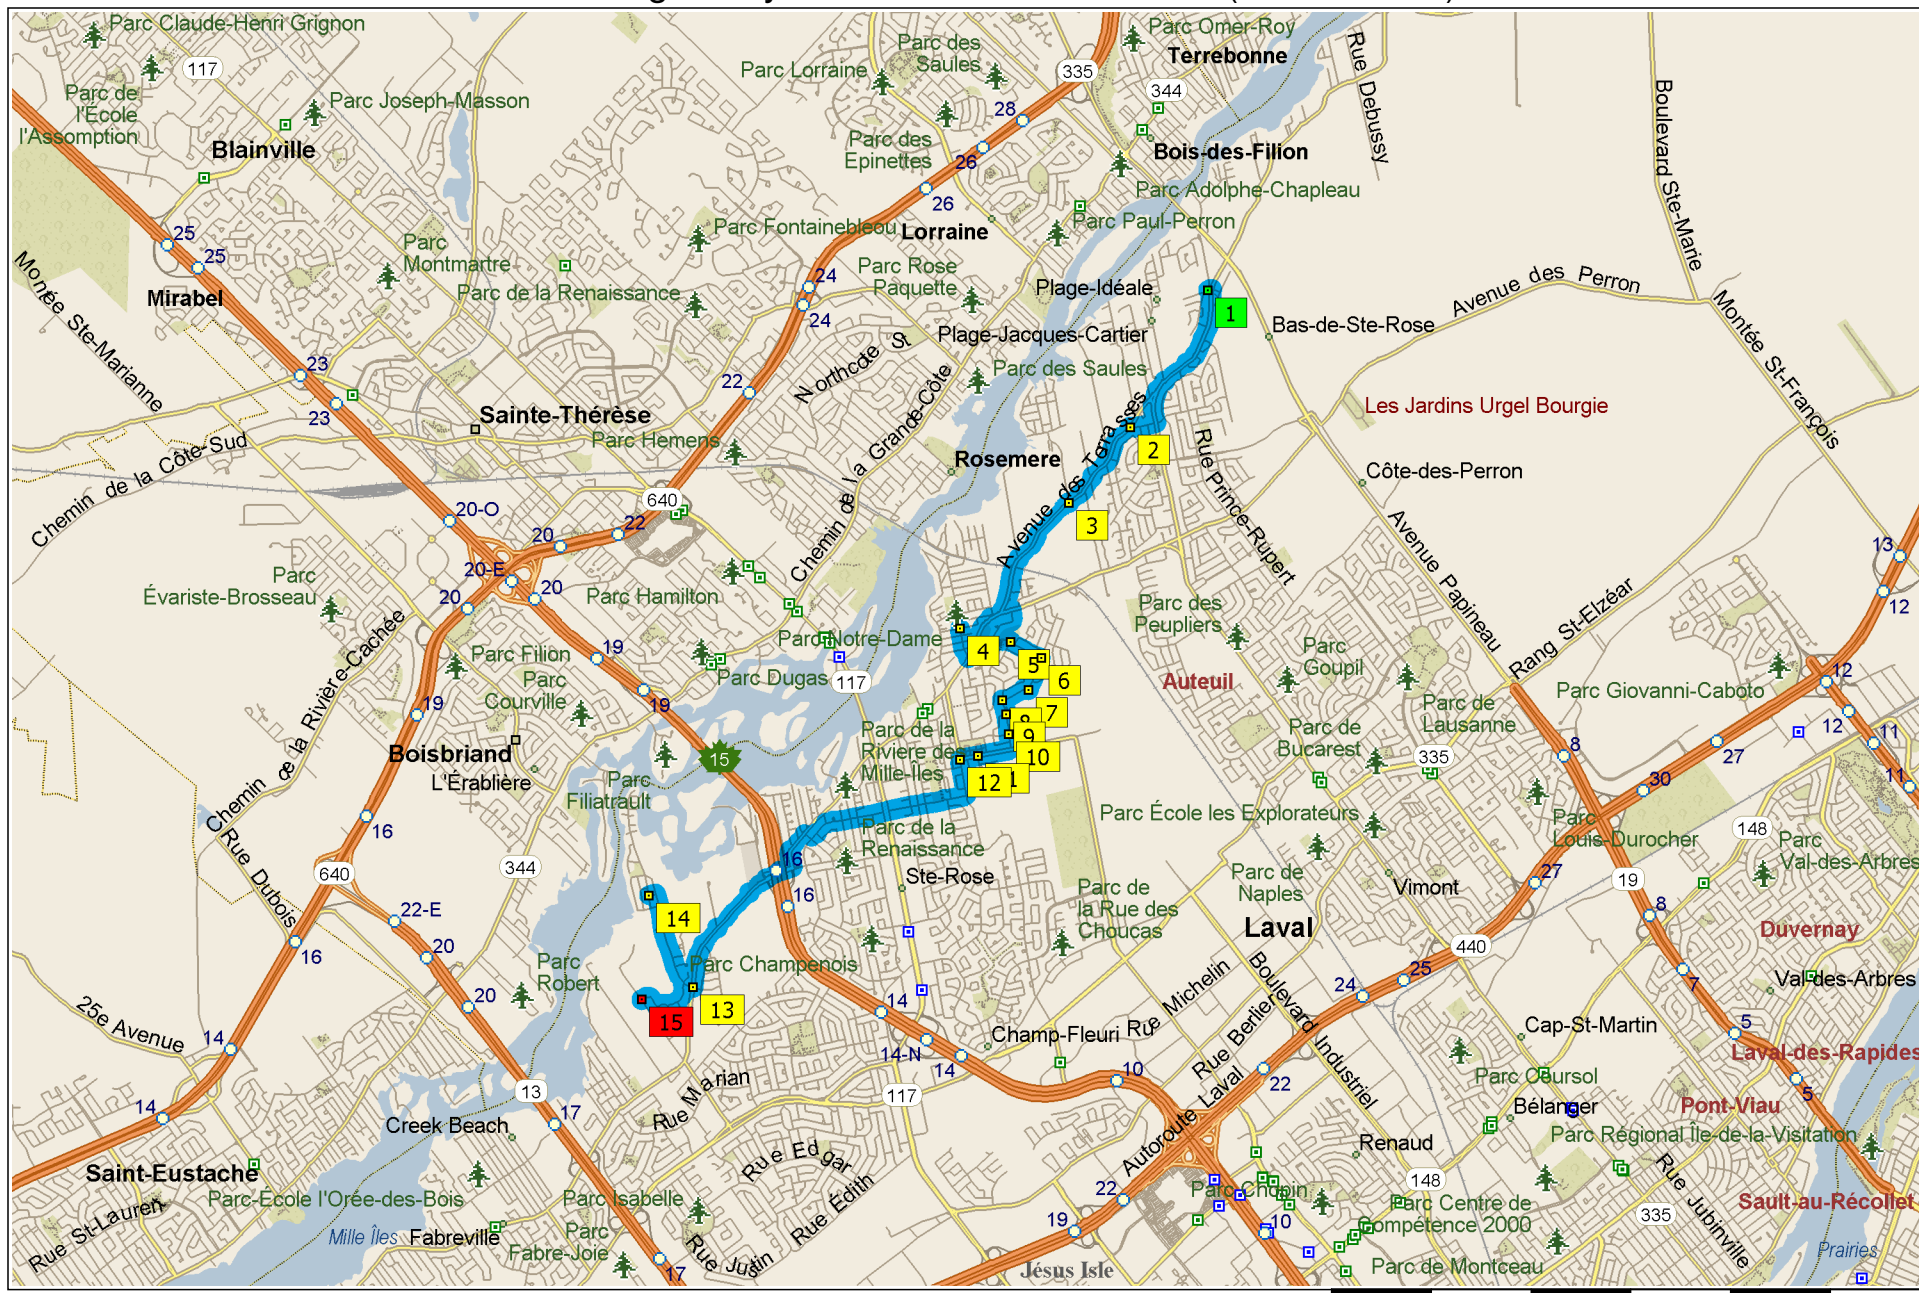

# T-50 Collège Citoyen - Ste-Rose / Fabreville ( 2021-05-19 )

Copyright © and (P) 1988–2012 Microsoft Corporation and/or its suppliers. All rights reserved. <http://www.microsoft.com/mappoint/>  
 Certain mapping and direction data © 2012 NAVTEQ. All rights reserved. The Data for areas of Canada includes information taken with permission from Canadian authorities, including: © Her Majesty the Queen in Right of Canada, © Queen's Printer for Ontario. NAVTEQ and NAVTEQ ON BOARD are trademarks of NAVTEQ. © 2012 Tele Atlas North America, Inc. All rights reserved. Tele Atlas and Tele Atlas North America are trademarks of Tele Atlas, Inc. © 2012 by Applied Geographic Solutions. All rights reserved. Portions © Copyright 2012 by Woodall Publications Corp. All rights reserved.