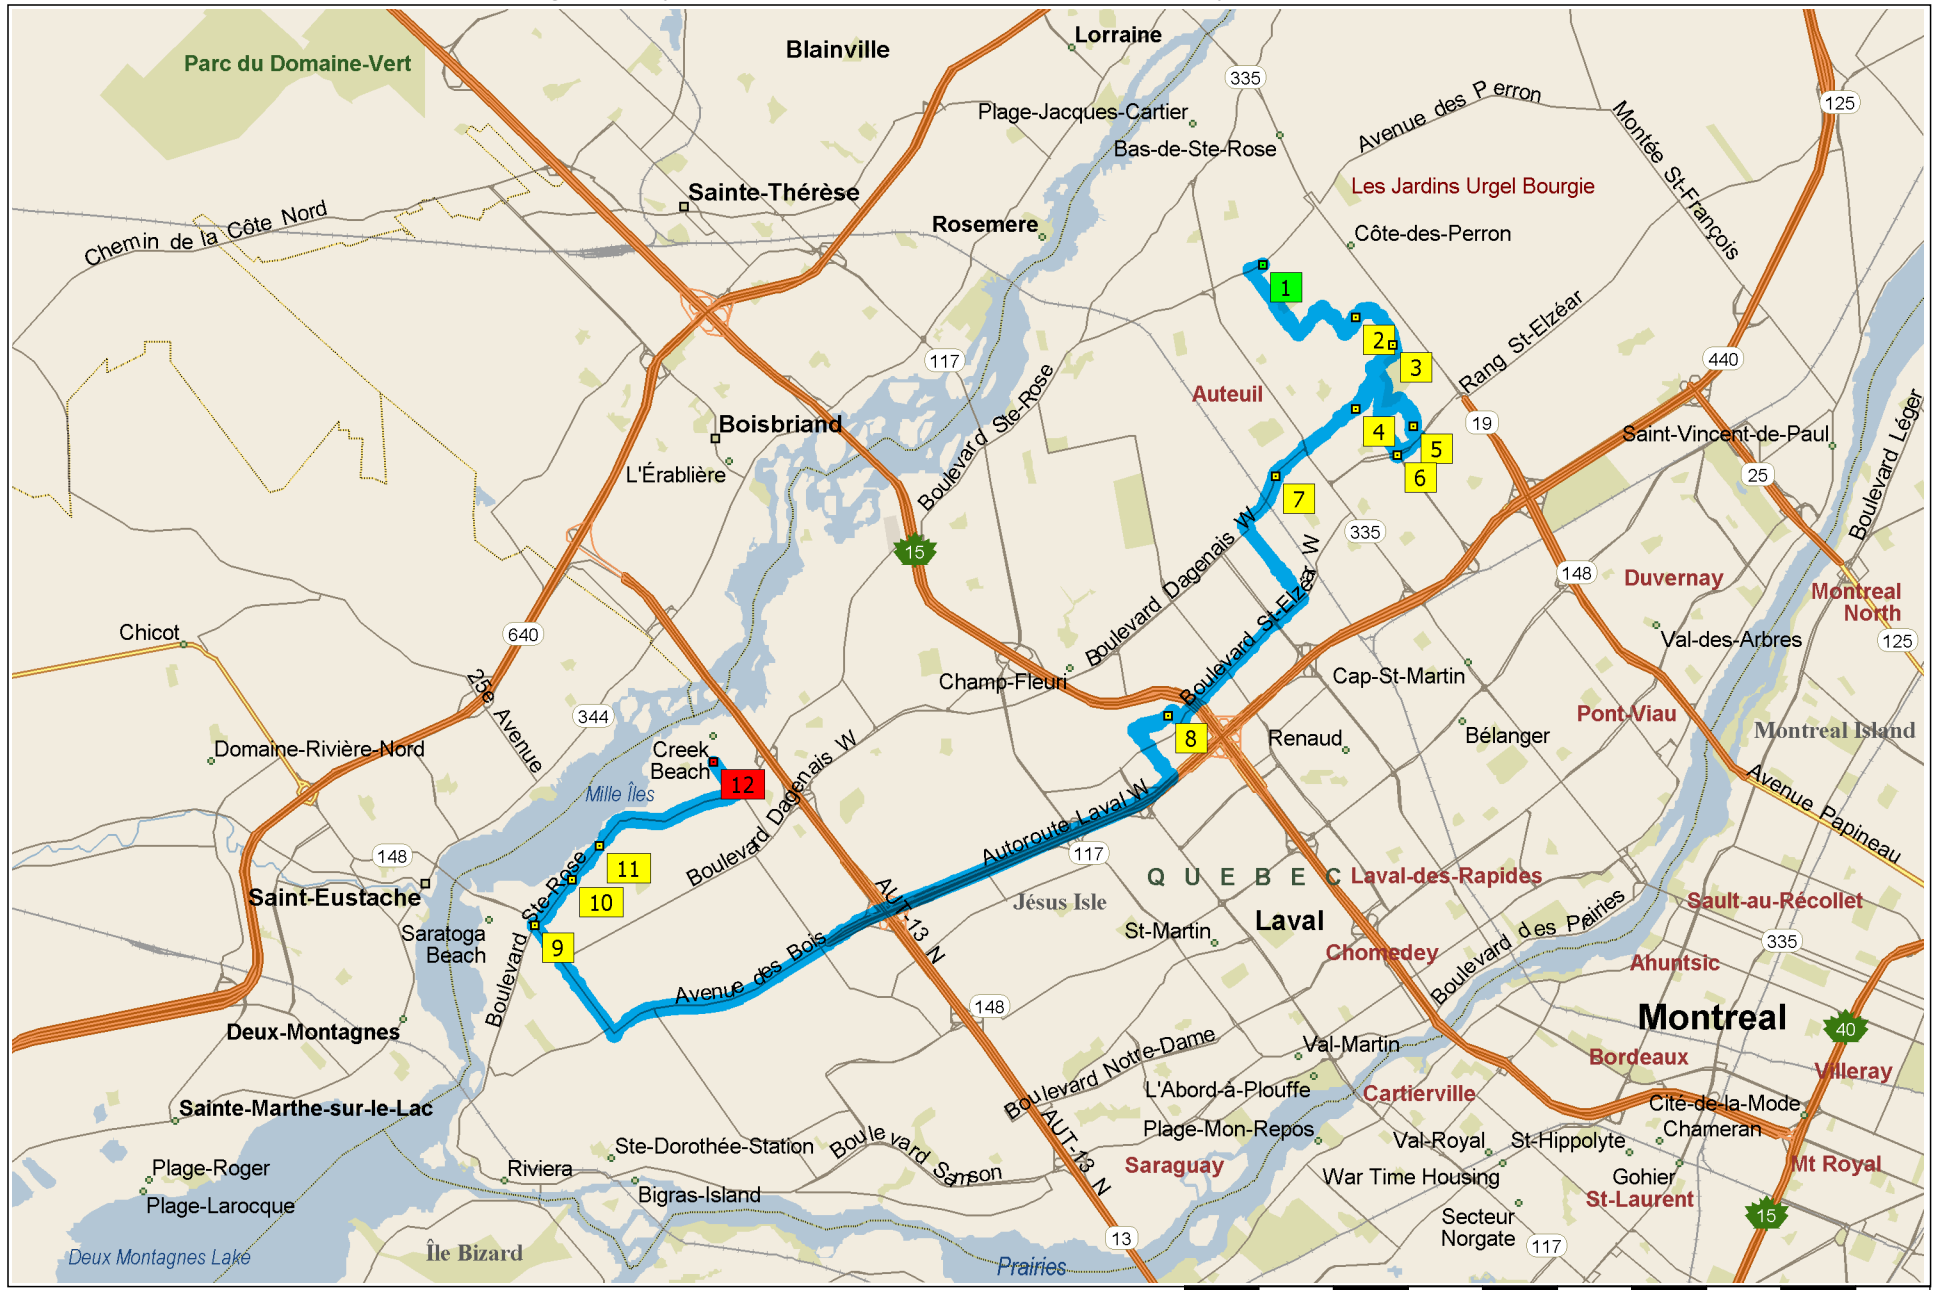

T-23 - T-18 Collège Citoyen - Auteuil / Vimont / Chomedey / Fabreville (2021-05-19)

Copyright © and (P) 1988–2012 Microsoft Corporation and/or its suppliers. All rights reserved. <http://www.microsoft.com/mappoint/>
 Certain mapping and direction data © 2012 NAVTEQ. All rights reserved. The Data for areas of Canada includes information taken with permission from Canadian authorities, including: © Her Majesty the Queen in Right of Canada, © Queen's Printer for Ontario. NAVTEQ and NAVTEQ ON BOARD are trademarks of NAVTEQ. © 2012 Tele Atlas North America, Inc. All rights reserved. Tele Atlas and Tele Atlas North America are trademarks of Tele Atlas, Inc. © 2012 by Applied Geographic Solutions. All rights reserved. Portions © Copyright 2012 by Woodall Publications Corp. All rights reserved.