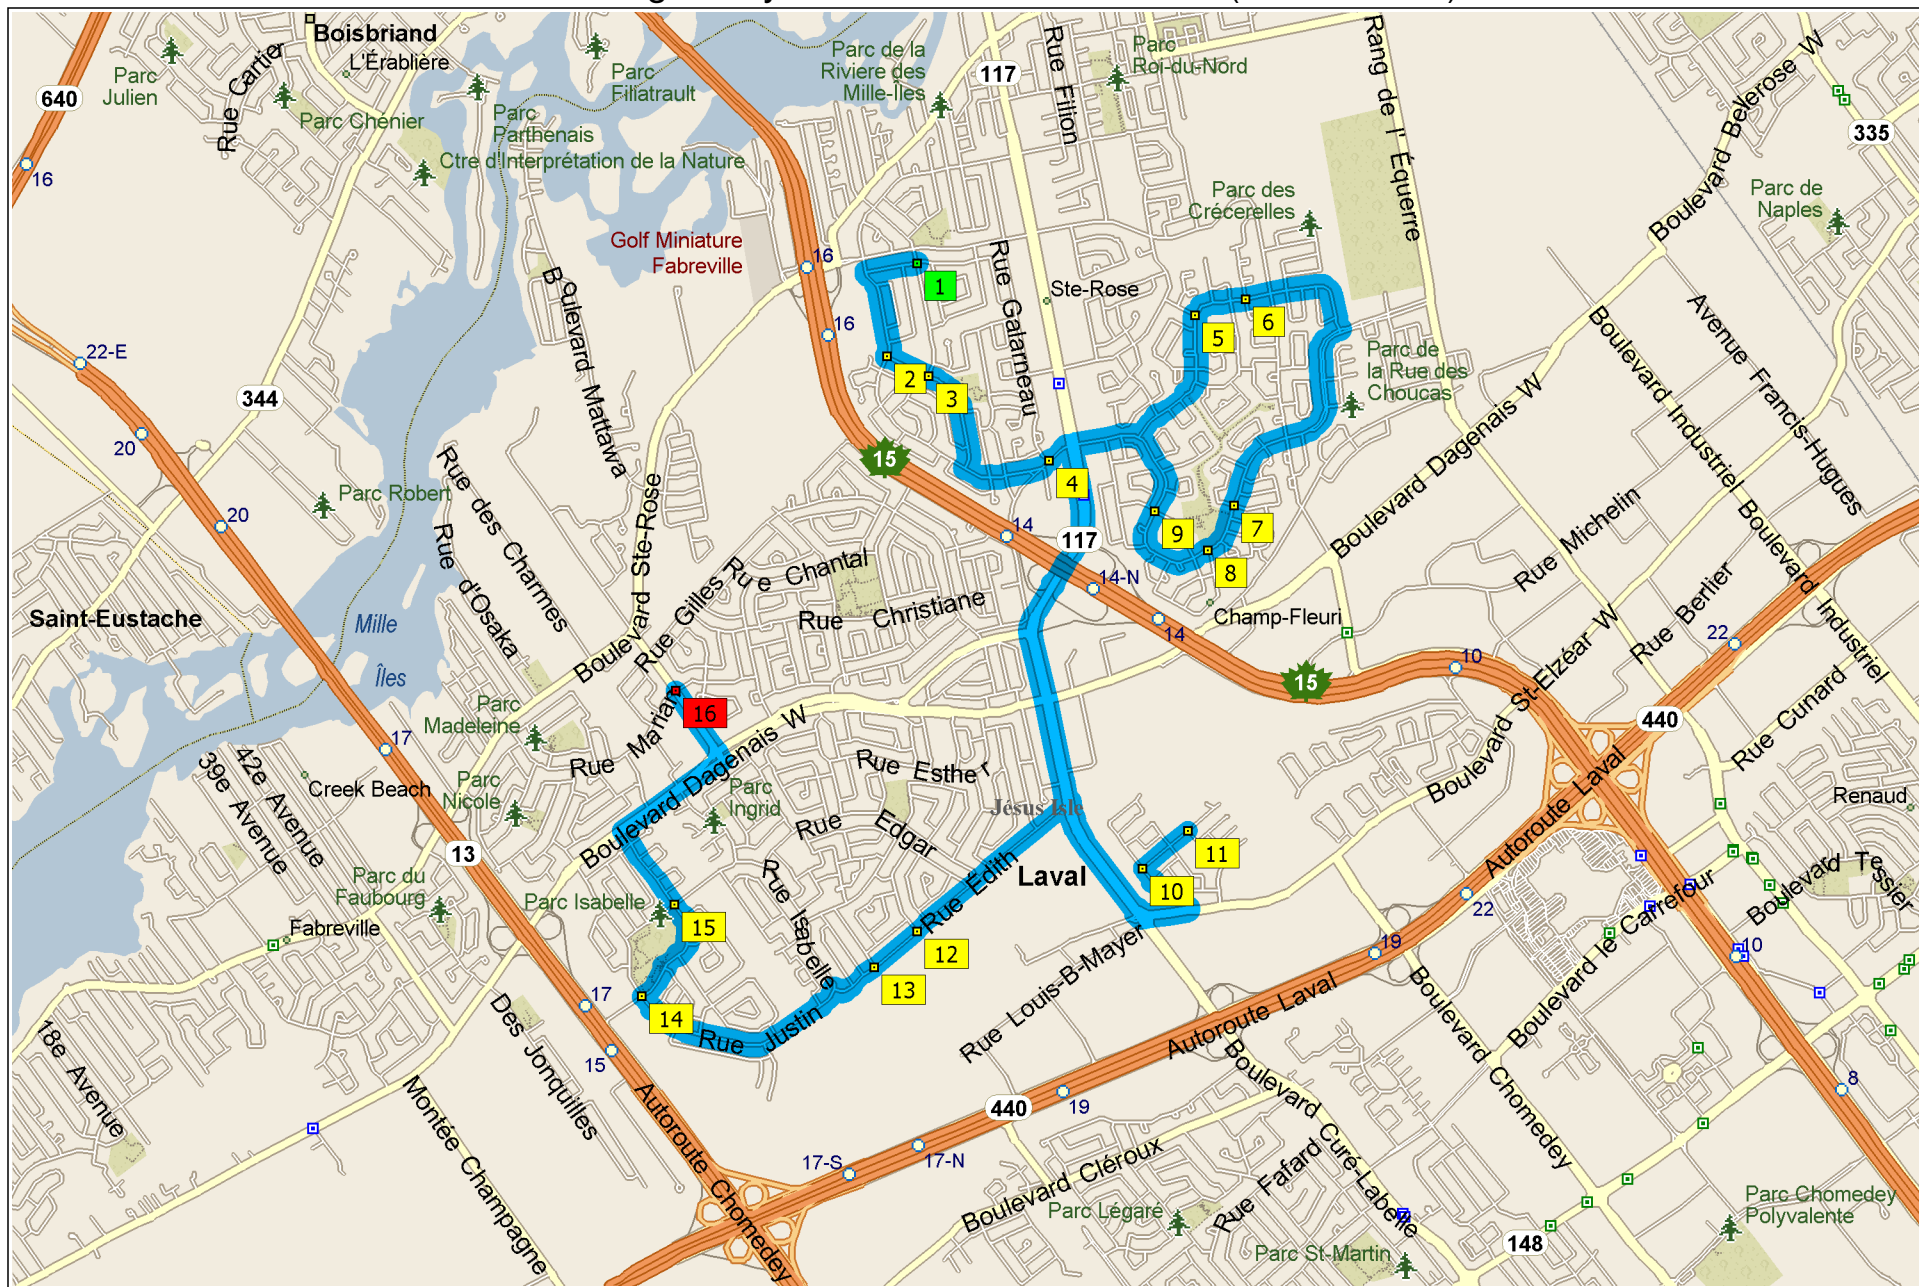

T-54 Collège Citoyen - Ste-Rose - Fabreville (2021-05-20)

Copyright © and (P) 1988–2012 Microsoft Corporation and/or its suppliers. All rights reserved. <http://www.microsoft.com/mappoint/>
 Certain mapping and direction data © 2012 NAVTEQ. All rights reserved. The Data for areas of Canada includes information taken with permission from Canadian authorities, including: © Her Majesty the Queen in Right of Canada, © Queen's Printer for Ontario. NAVTEQ and NAVTEQ ON BOARD are trademarks of NAVTEQ. © 2012 Tele Atlas North America, Inc. All rights reserved. Tele Atlas and Tele Atlas North America are trademarks of Tele Atlas, Inc. © 2012 by Applied Geographic Solutions. All rights reserved. Portions © Copyright 2012 by Woodall Publications Corp. All rights reserved.